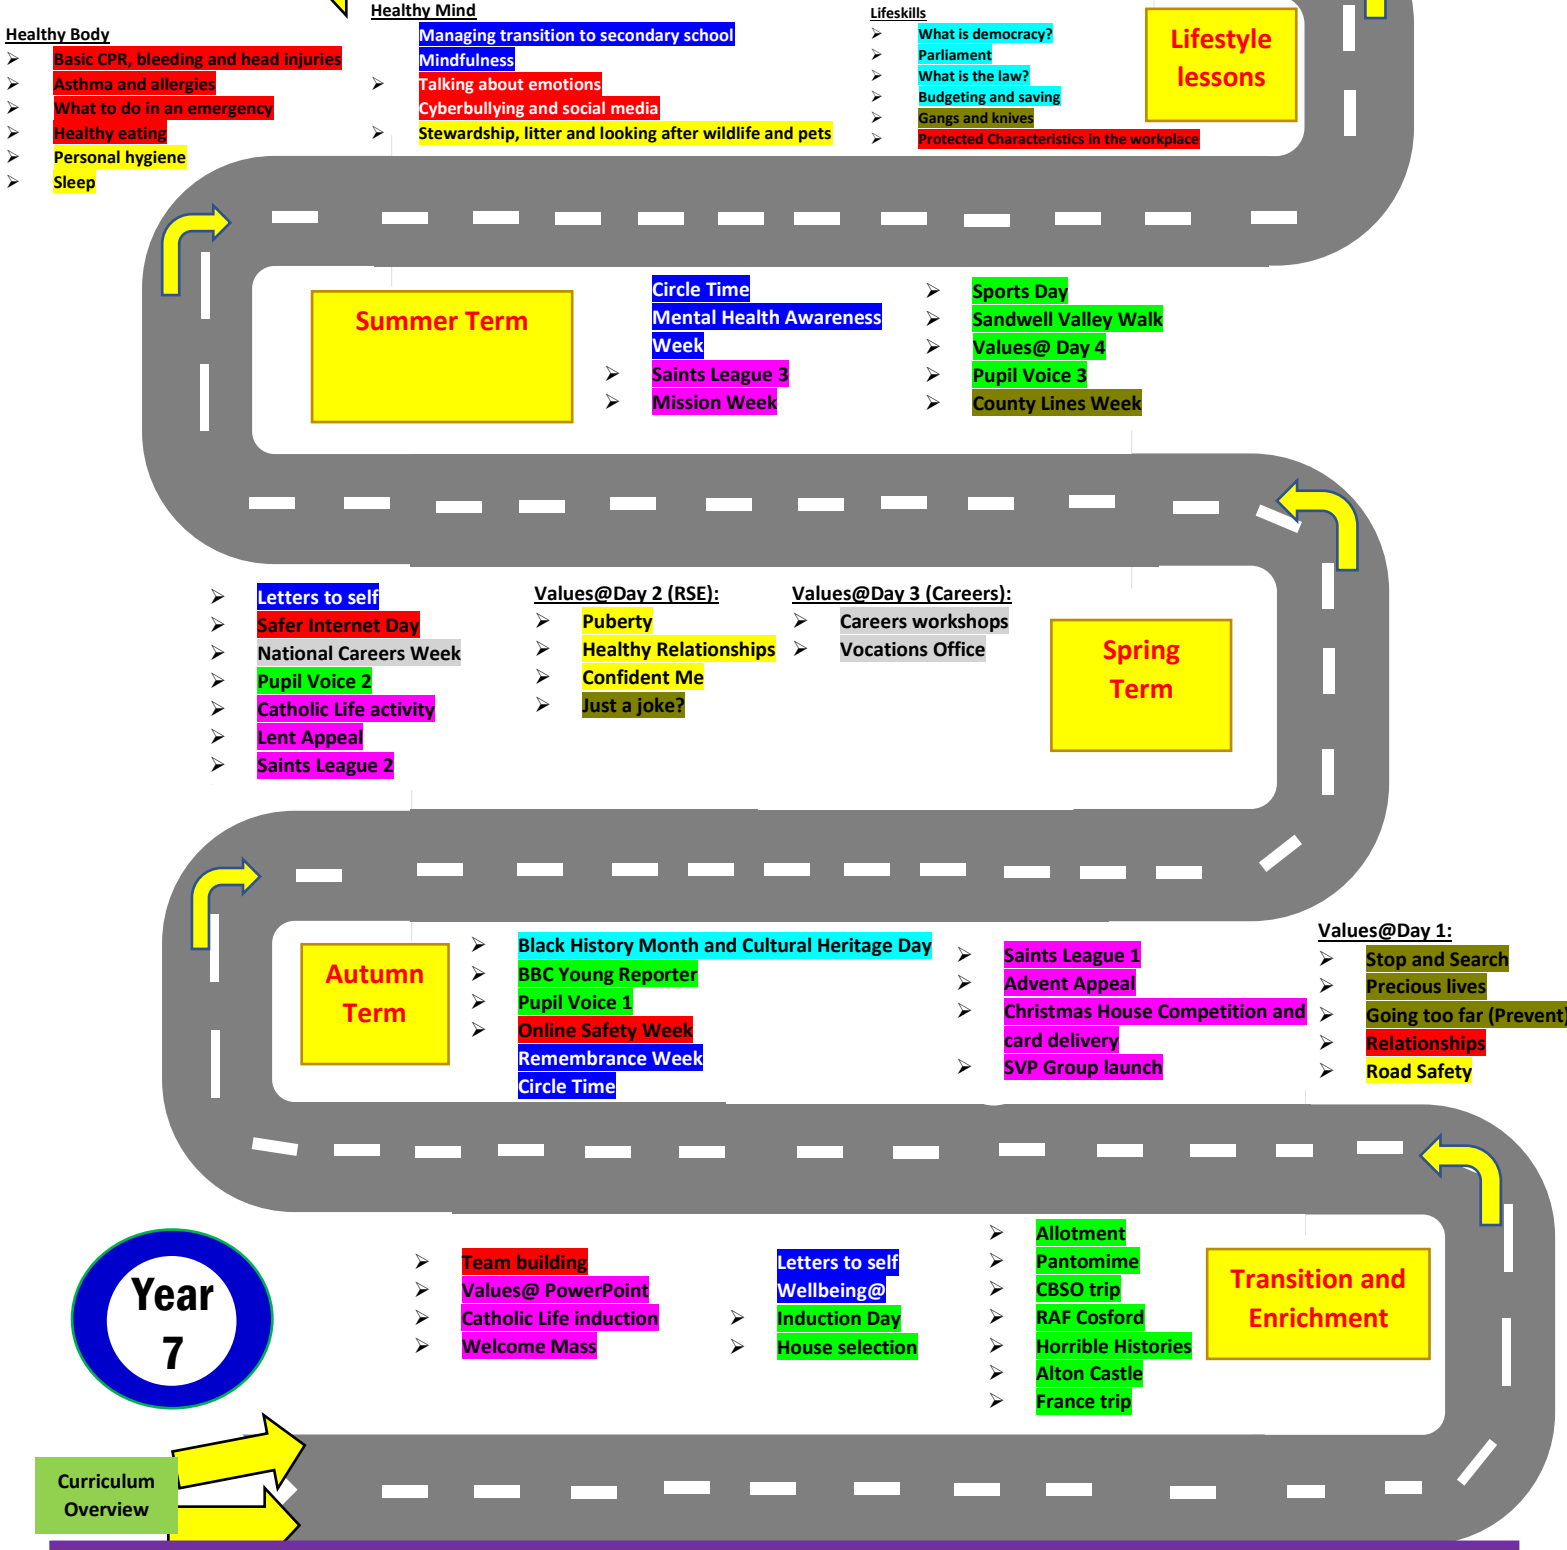

Year 7 Personal Development Map

Areas of focus:

- PSHE framework
- SMSCV
- Citizenship & BV
- Catholic Life
- Mental Health & Wellbeing
- RSE Framework (see separate map)
- Careers (see separate map)
- KCSIE

Our Personal Development programme continues into Year 8

Year 7

Curriculum Overview

To educate each and every unique child in our care to hear and respond to what God calls them to be.